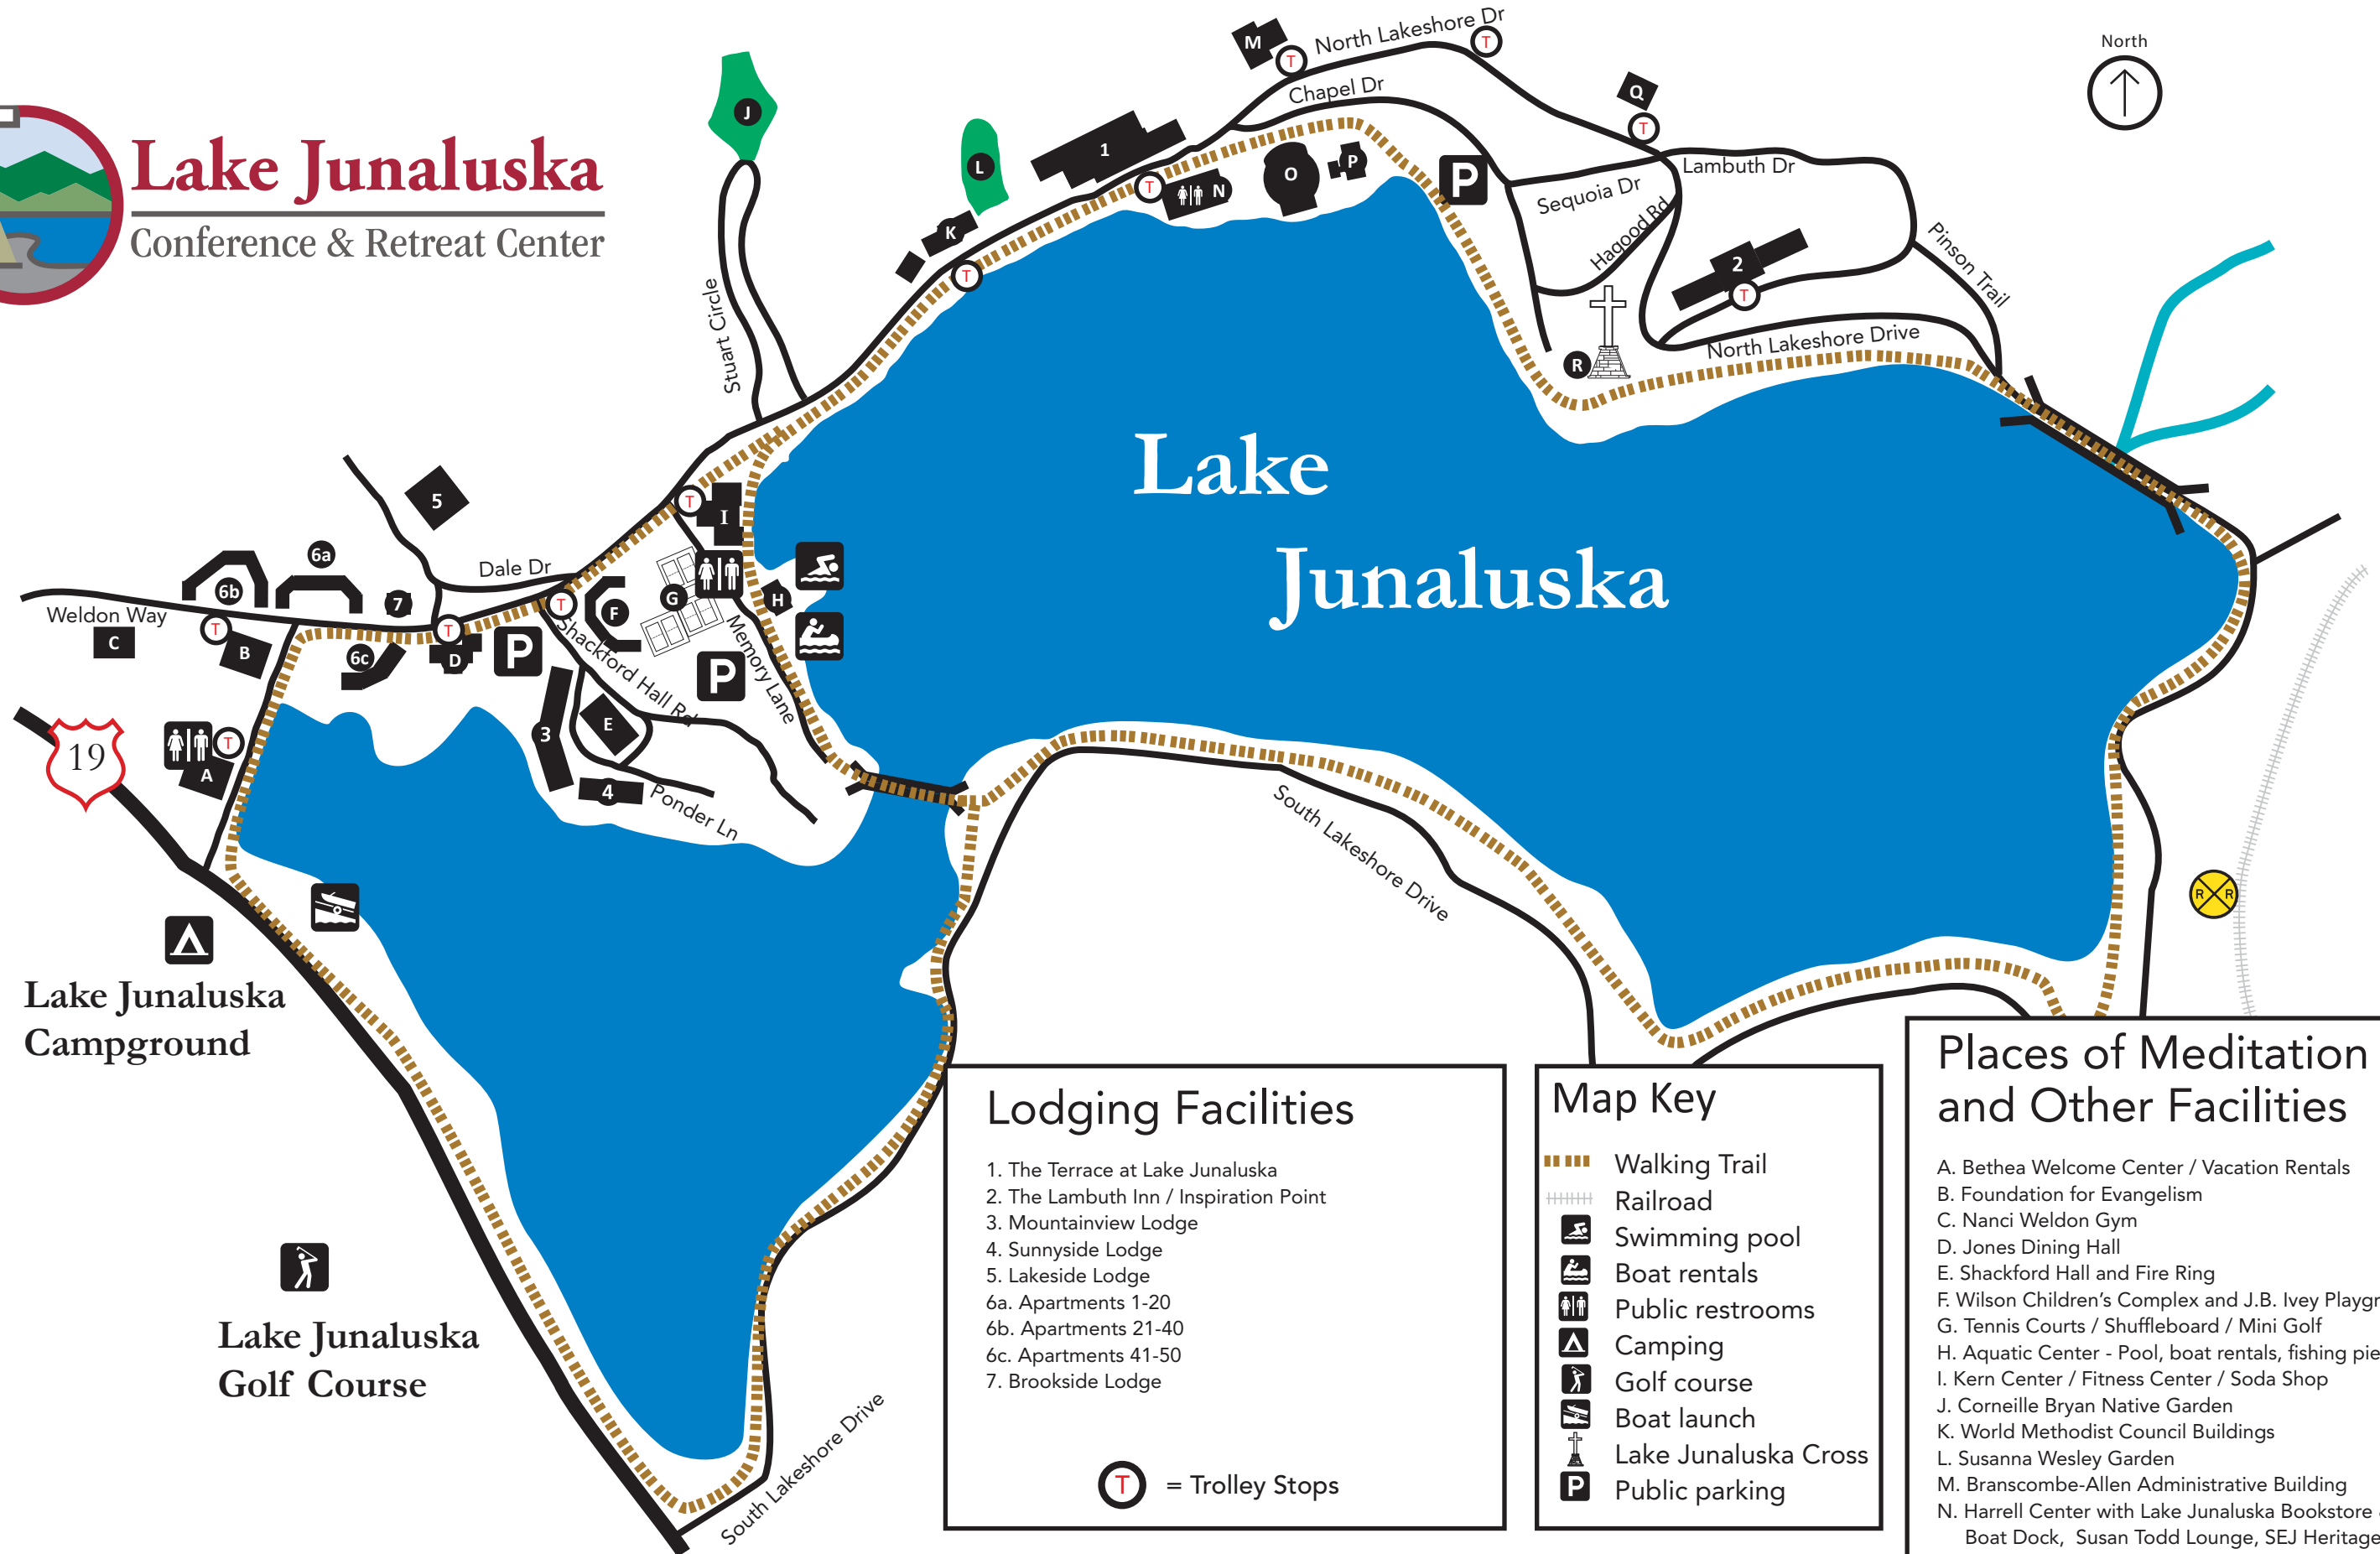

Lake Junaluska

Conference & Retreat Center

Lake Junaluska
Campground

Lake Junaluska
Golf Course

Lodging Facilities

- 1. The Terrace at Lake Junaluska
- 2. The Lambuth Inn / Inspiration Point
- 3. Mountainview Lodge
- 4. Sunnyside Lodge
- 5. Lakeside Lodge
- 6a. Apartments 1-20
- 6b. Apartments 21-40
- 6c. Apartments 41-50
- 7. Brookside Lodge

= Trolley Stops

Map Key

- Walking Trail
- Railroad
- Swimming pool
- Boat rentals
- Public restrooms
- Camping
- Golf course
- Boat launch
- Lake Junaluska Cross
- Public parking

Places of Meditation and Other Facilities

- A. Bethea Welcome Center / Vacation Rentals
- B. Foundation for Evangelism
- C. Nanci Weldon Gym
- D. Jones Dining Hall
- E. Shackford Hall and Fire Ring
- F. Wilson Children's Complex and J.B. Ivey Playground
- G. Tennis Courts / Shuffleboard / Mini Golf
- H. Aquatic Center - Pool, boat rentals, fishing pier & dock
- I. Kern Center / Fitness Center / Soda Shop
- J. Corneille Bryan Native Garden
- K. World Methodist Council Buildings
- L. Susanna Wesley Garden
- M. Branscombe-Allen Administrative Building
- N. Harrell Center with Lake Junaluska Bookstore & Cafe, Boat Dock, Susan Todd Lounge, SEJ Heritage Center
- O. Stuart Auditorium
- P. Memorial Chapel
- Q. Atkins House - Intentional Growth Center (IGC)
- R. Junaluska Cross and Amphitheater