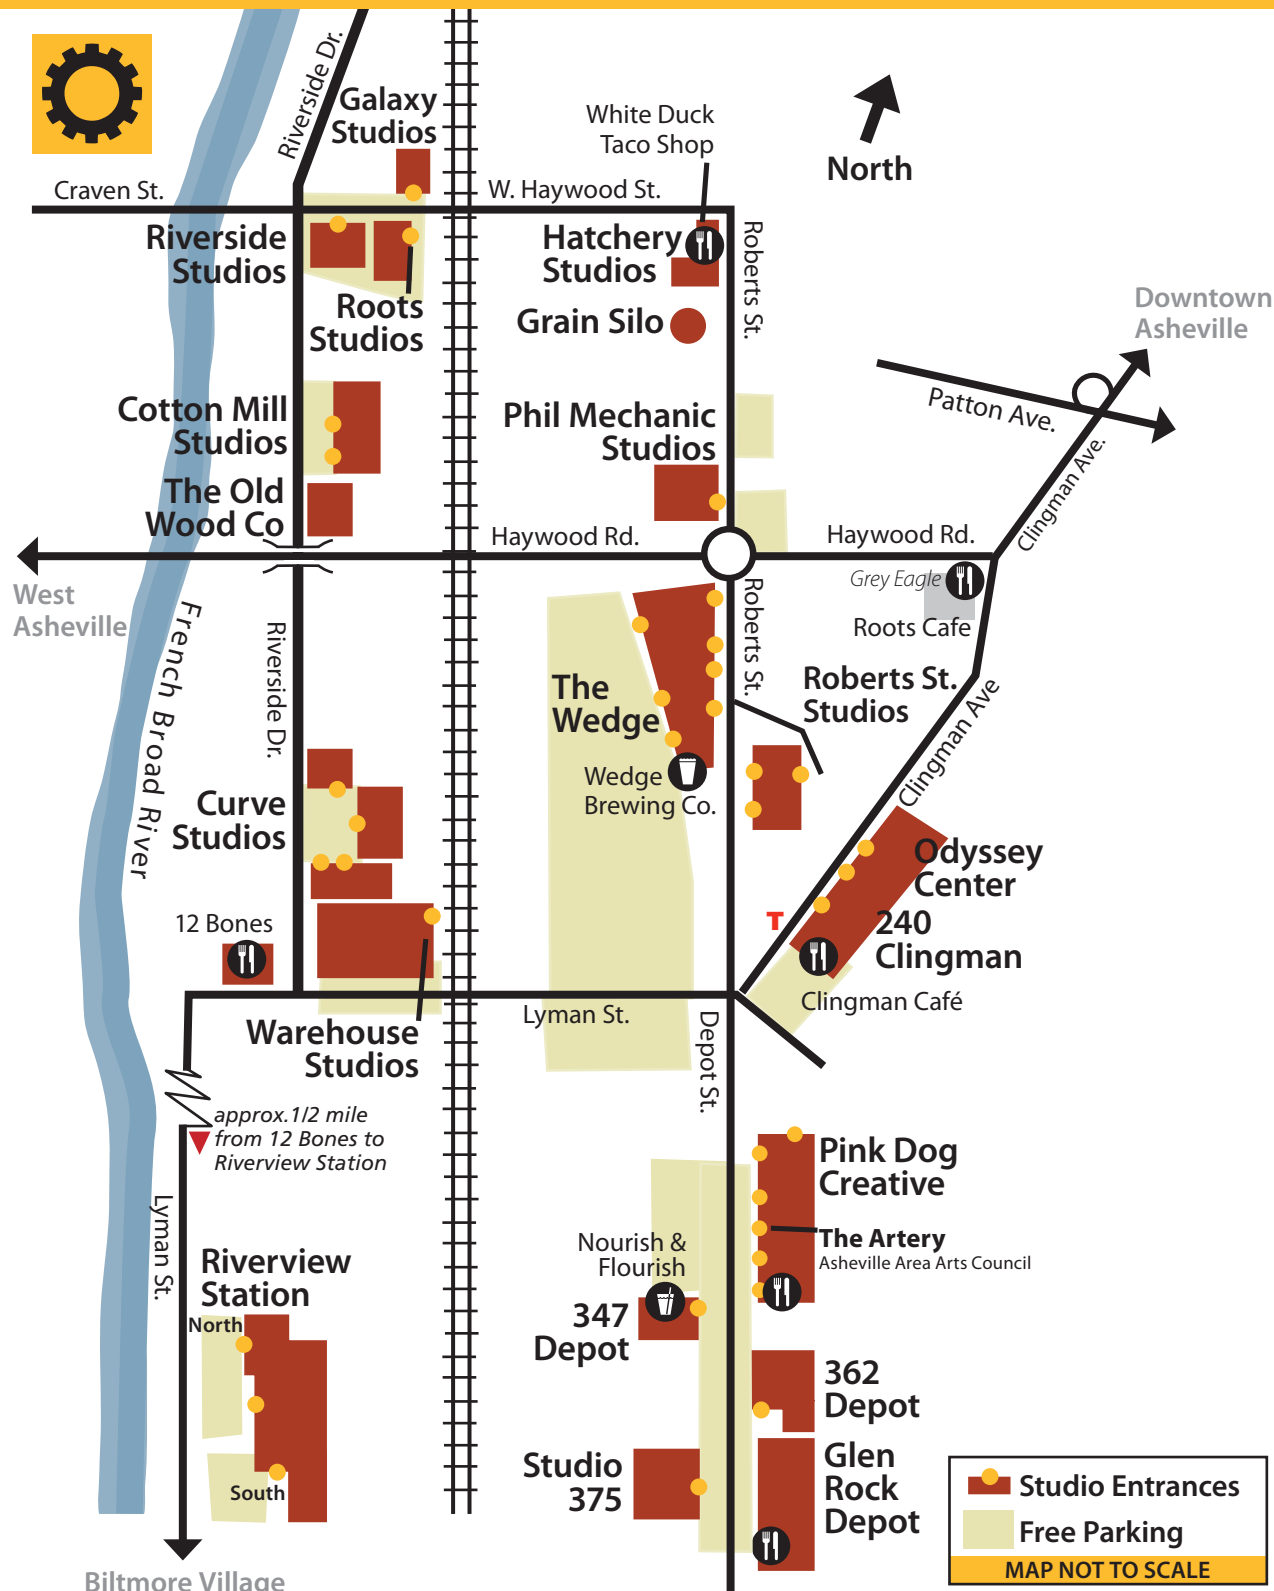

Map of the River Arts District

Downtown Asheville

West Asheville

French Broad River

Biltmore Village

approx. 1/2 mile from 12 Bones to Riverview Station

- Studio Entrances
- Free Parking

MAP NOT TO SCALE